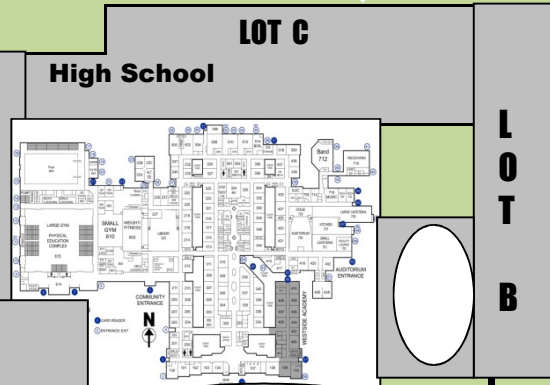

Wegman Road

Entrance/Exit

Wegman Road

Transportation

Parking

Spartan Stadium

Administration

Field Assignments on Back

Wegman Road Campus Field Map

1 Spartan Way
Athletic Office
247-5050 x2102

LOT C

High School

LOT B

Bus Loop

LOT A

Middle School

LOT D

LOT E

LOT F

Spartan Way

Spartan Way

Entrance/Exit

Buffalo Road

Sport Field Assignments

Spring Sports

Boys Track & Field	Stadium Track Complex
Girls Track & Field	Stadium Track Complex
Modified B Track	Stadium Track Complex
Boys Varsity Baseball	Field #14
Boys JV Baseball	Field #15
Boys Modified A Baseball	Field #08
Boys Modified B Baseball	Walt Disney School
Girls Varsity Softball	Field #11
Girls JV Softball	Field #12
Girls Modified B Softball	Field #17
Varsity & JV Golf	Brook Lea CC/Chili CC
Boys Varsity Tennis	Tennis Courts
Boys JV Tennis	Tennis Courts
Boys Varsity Lacrosse	Field #4
Boys JV Lacrosse	Field #5
Boys Modified B Lacrosse	Field #16
Girls Varsity Lacrosse	Field #9
Girls JV Lacrosse	Field #10
Girls Modified B Lacrosse	Field #20
Modified B Field Hockey	Field #18